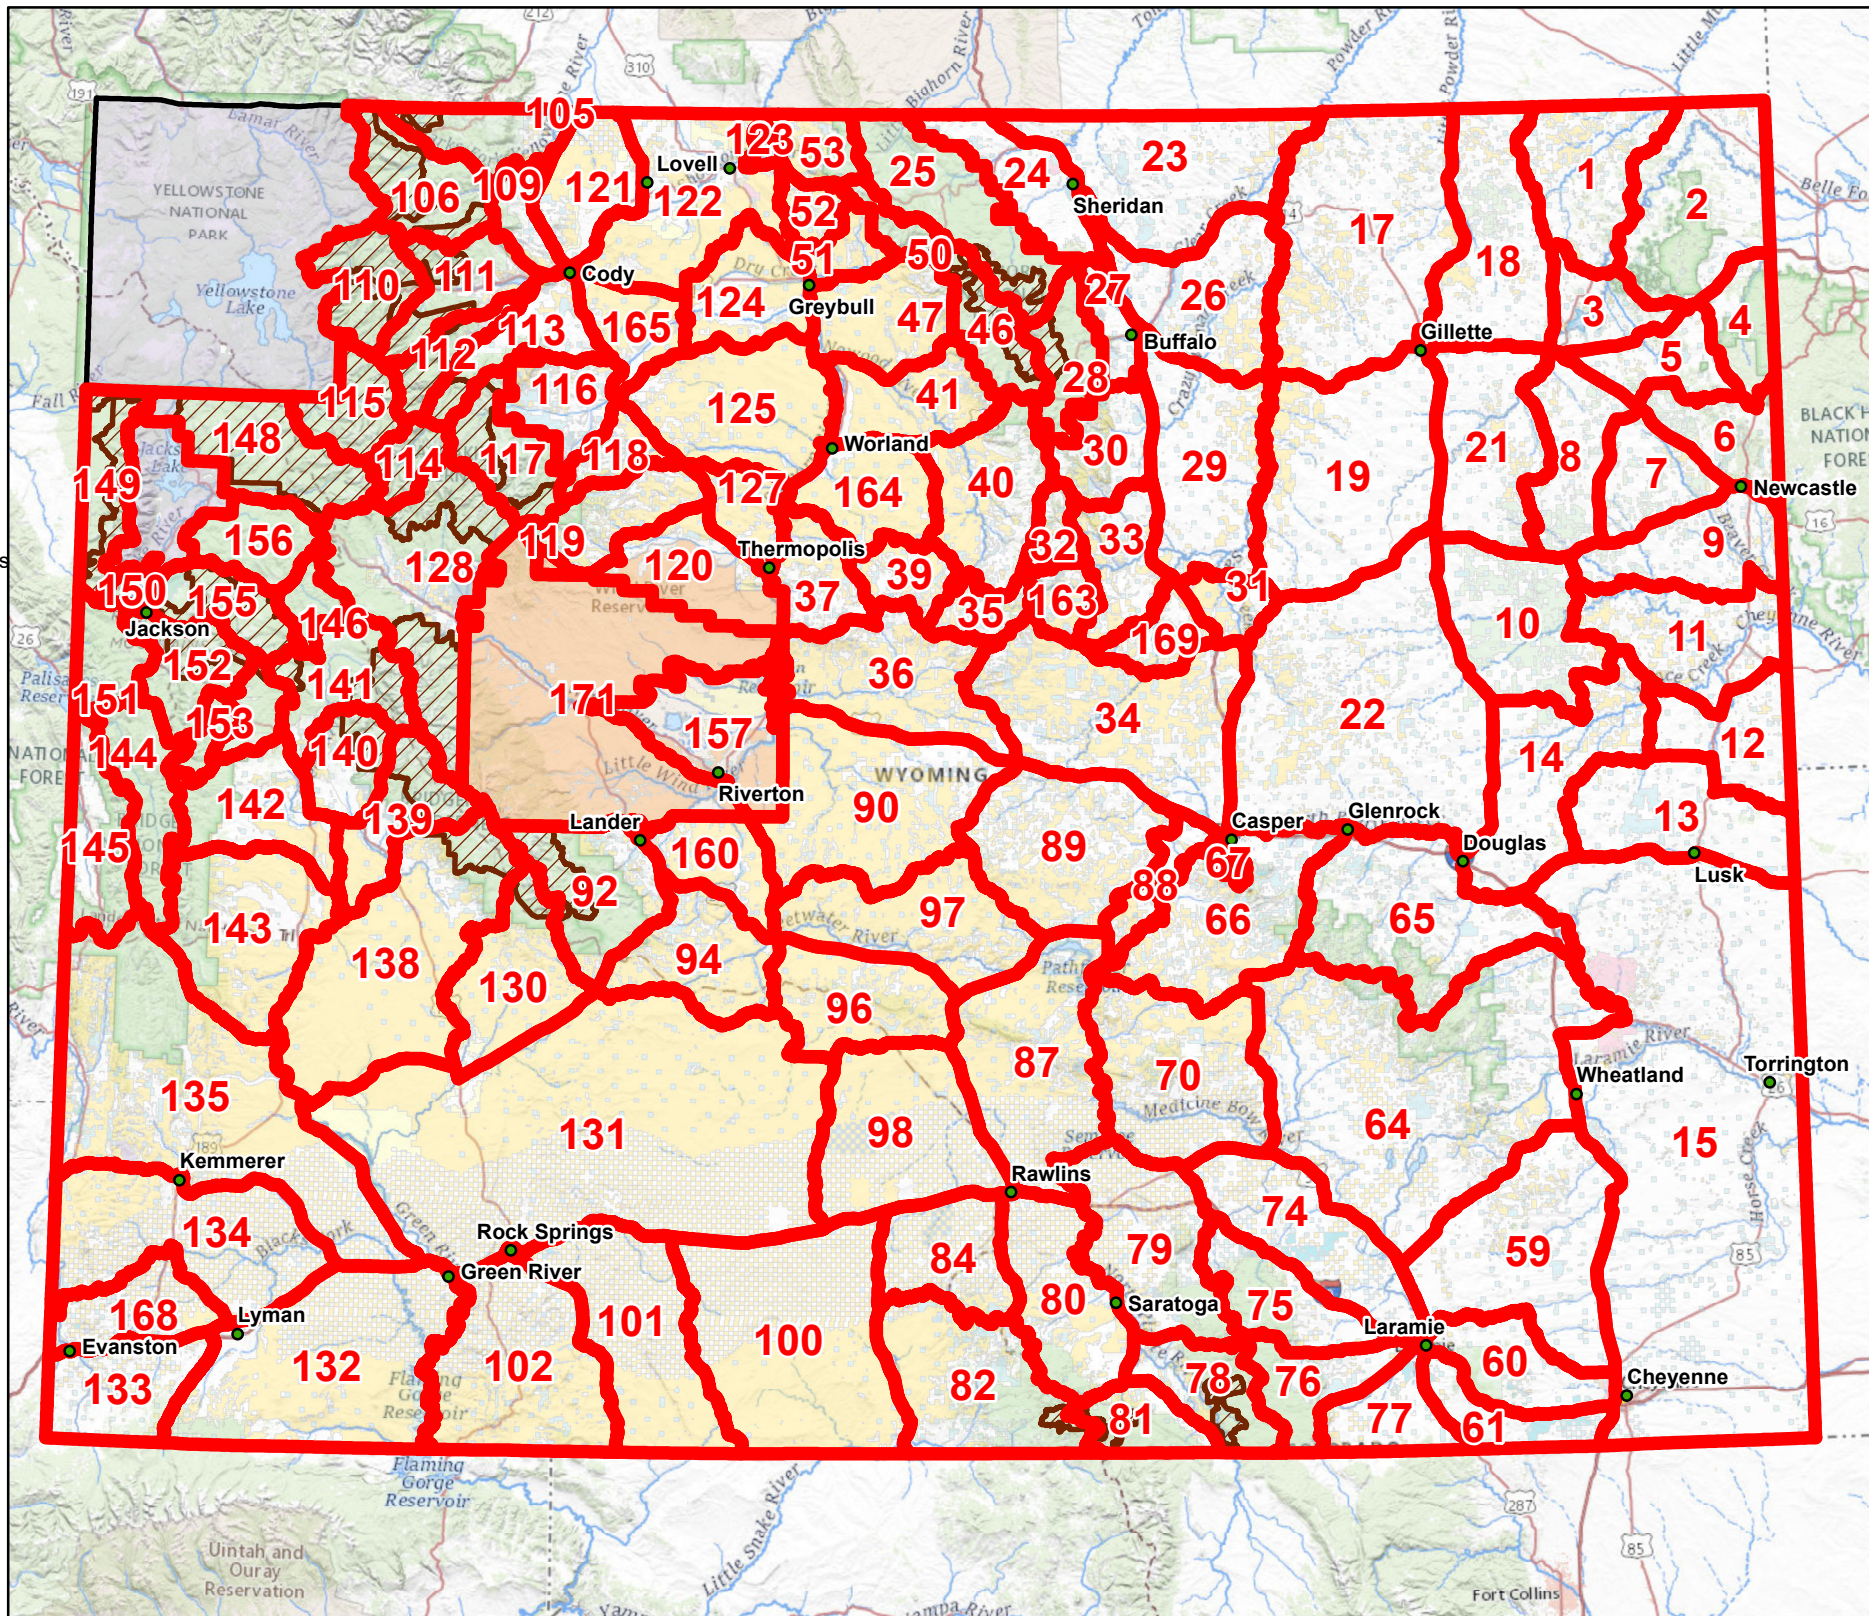

NonResident Deer Hunt Areas 2022

- NonResident Deer Hunt Areas
- Wilderness Area
- State
- BLM
- BIA
- Forest Service
- Fish & Wildlife Service
- National Park Service
- DOD
- Bureau of Reclamation
- WY Game & Fish Dept.
- Local Government
- Other Federal
- Private

0 25 50 Miles

Date: 5/1/2022

Wyoming Game and Fish Department

** Wilderness Areas require nonresidents to utilize a hunting guide.

** For More information on getting your animal tested for CWD visit our website: wgfd.wyo.gov/cwd-testing

** This map is for visual use, assistance, and general location only, does not represent a survey, and is not to be used for legal conveyance. Area Boundaries are approximate and can change.