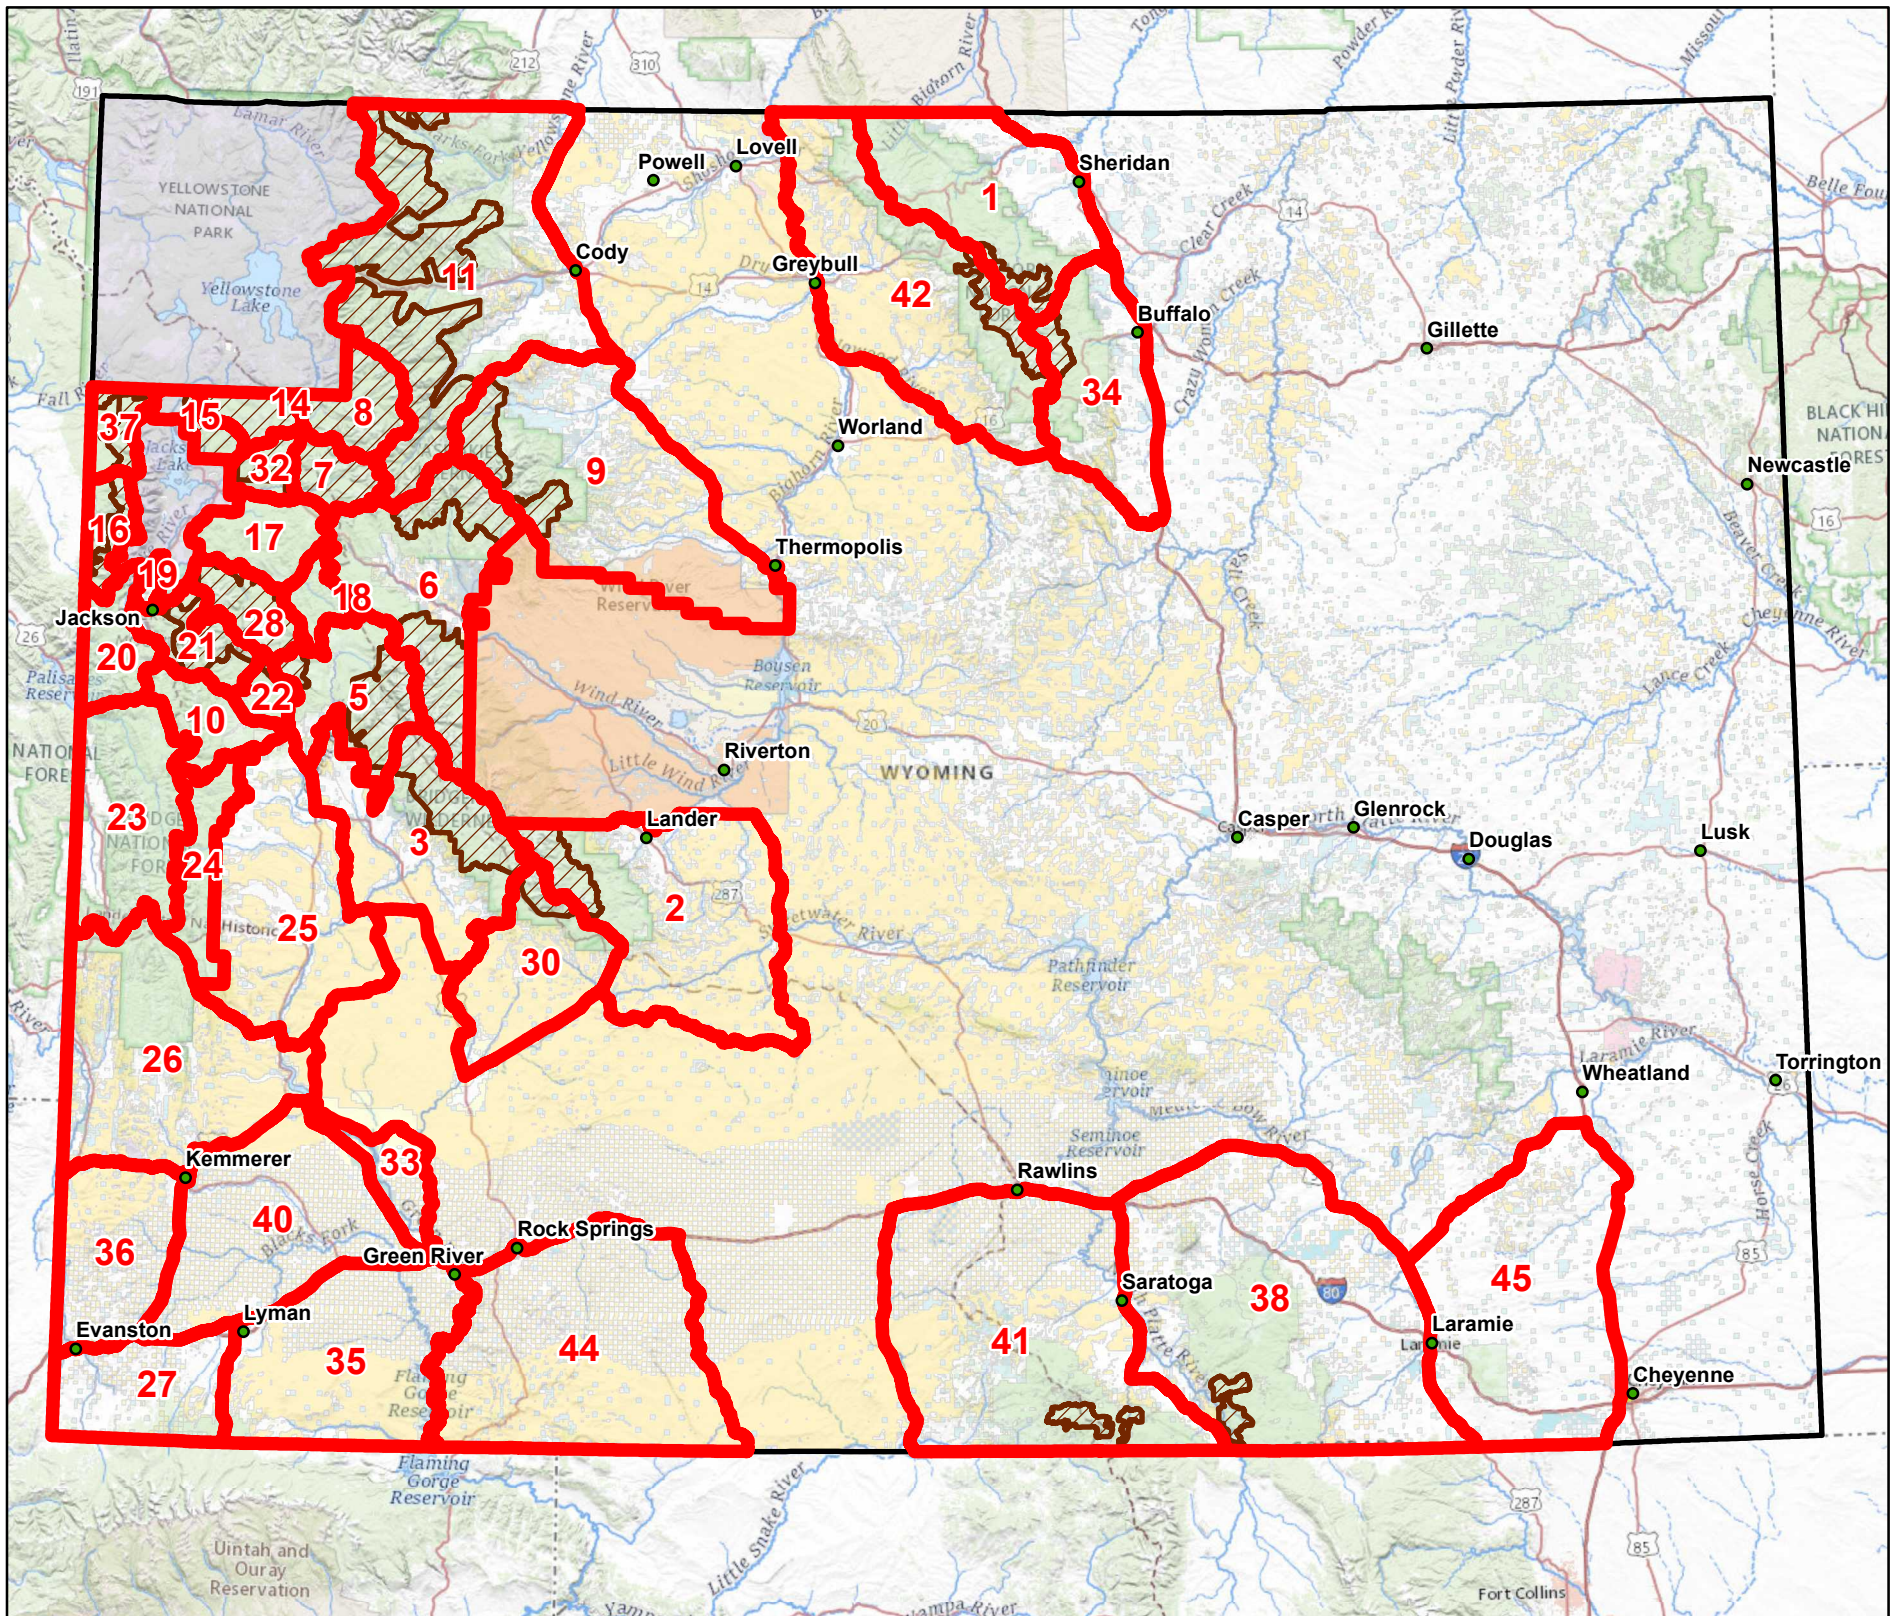

Moose Hunt Areas 2023

- Moose Hunt Area
- Wilderness Area
- State
- BLM
- BIA
- Forest Service
- Fish & Wildlife Service
- National Park Service
- DOD
- Bureau of Reclamation
- WY Game & Fish Dept.
- Local Government
- Other Federal
- Private

Date: 5/1/2023

Wyoming Game and Fish Department

** Wilderness Areas require nonresidents to utilize a hunting guide.

** For More information on getting your animal tested for CWD visit our website: wgfd.wyo.gov/cwd-testing

** This map is for visual use, assistance, and general location only, does not represent a survey, and is not to be used for legal conveyance. Area Boundaries are approximate and can change.