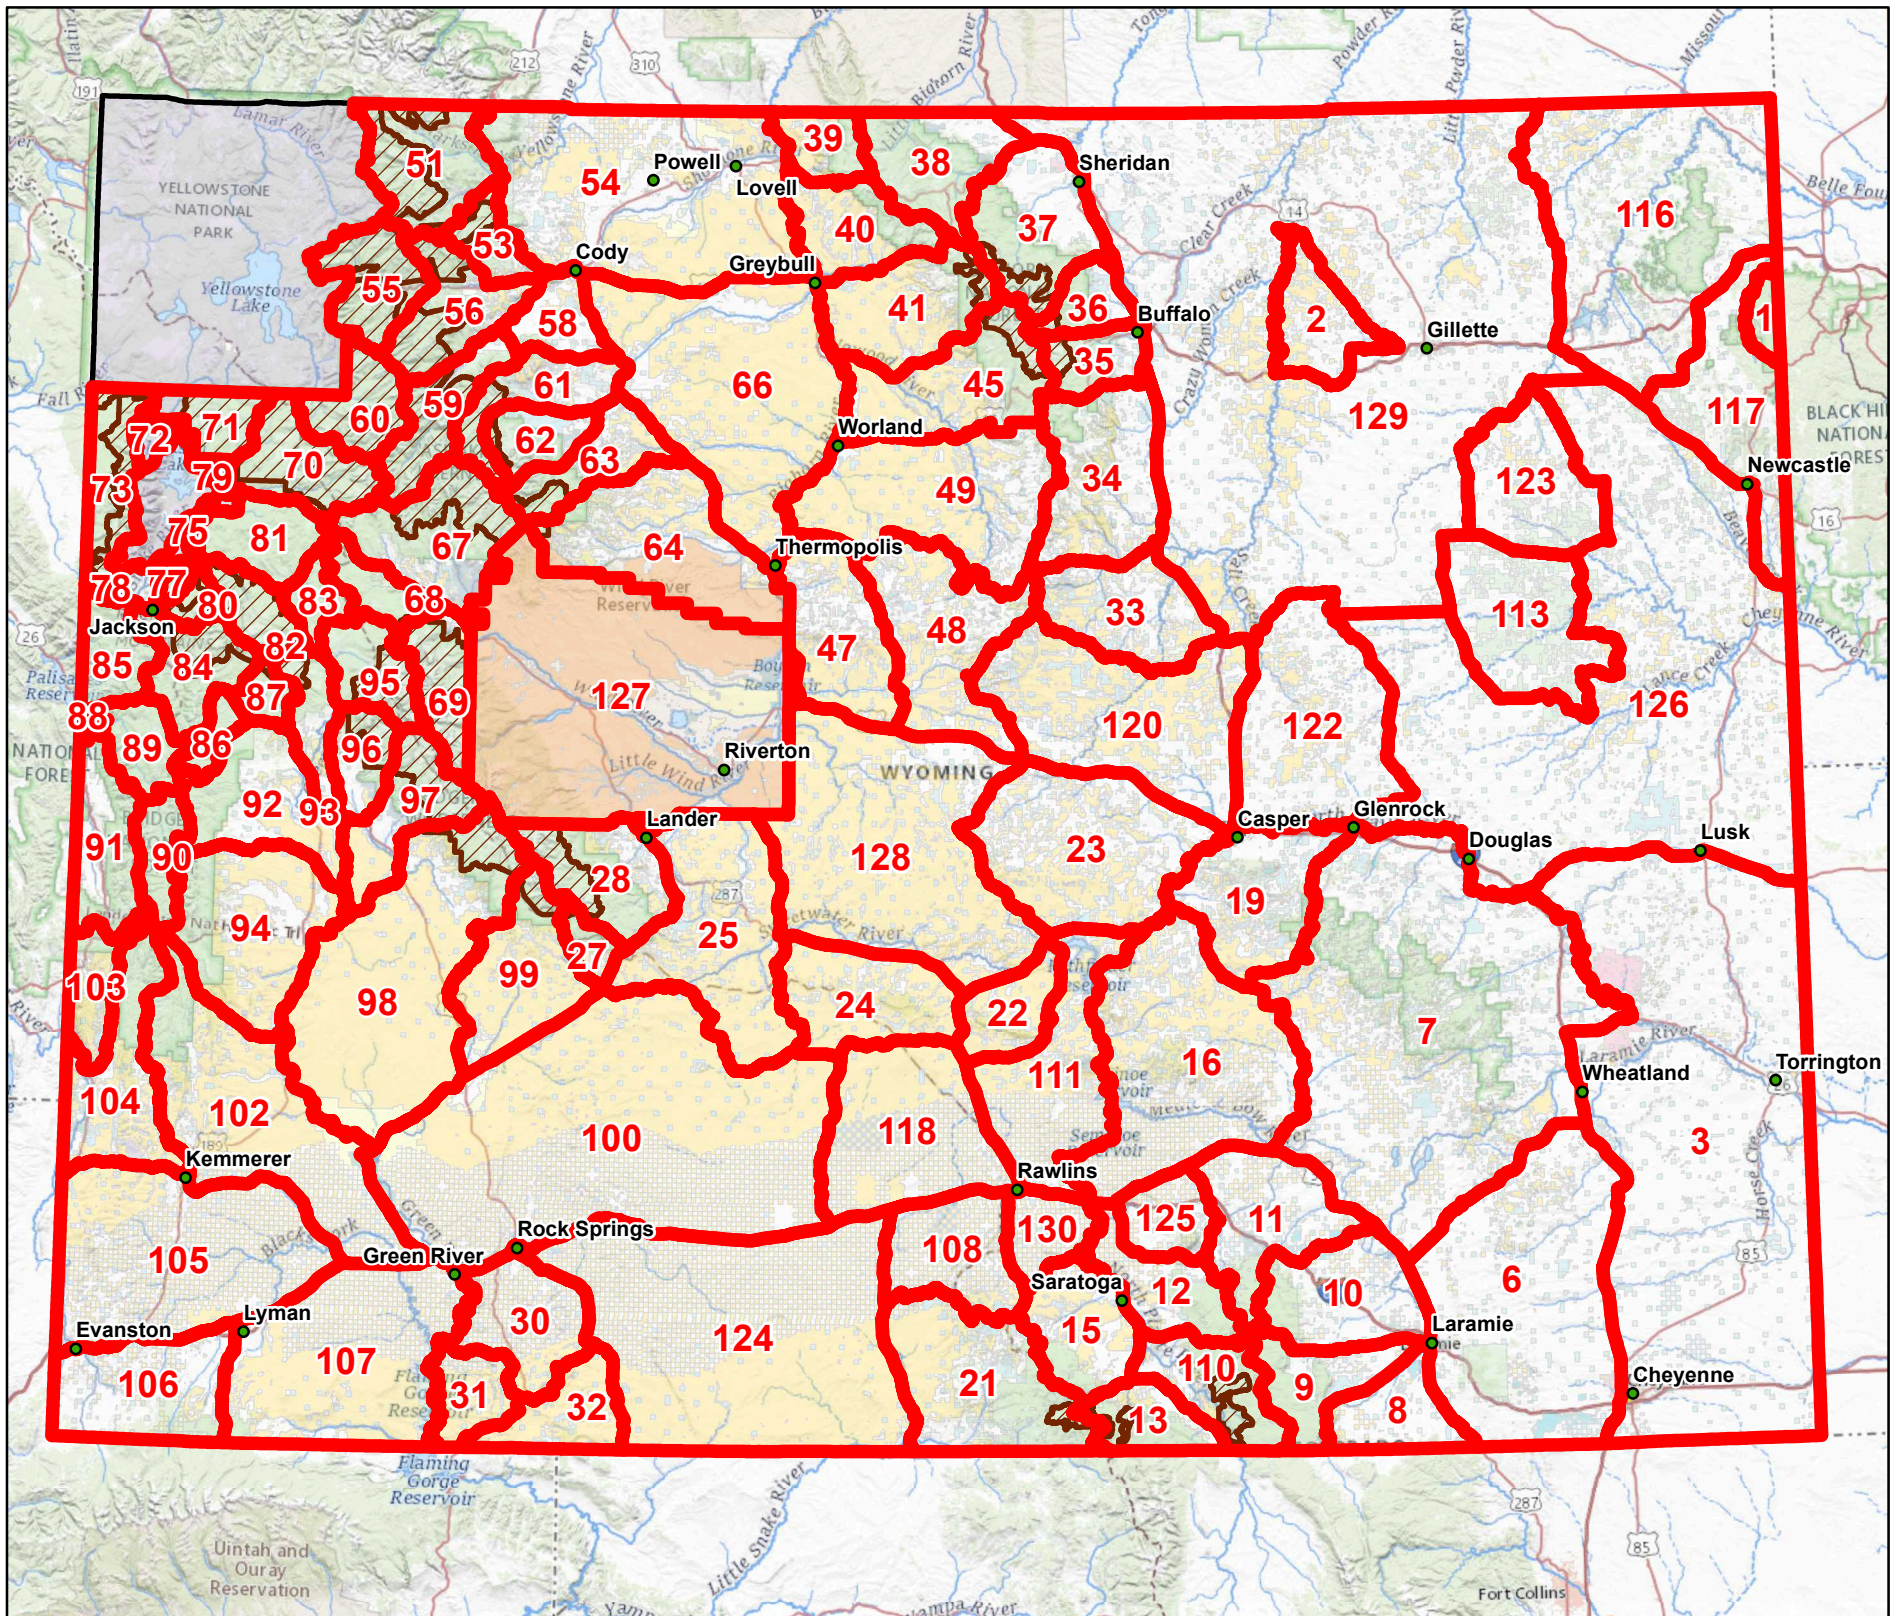

Eik Hunt Areas 2023

- Elk Hunt Area
- Wilderness Area
- State
- BLM
- BIA
- Forest Service
- Fish & Wildlife Service
- National Park Service
- DOD
- Bureau of Reclamation
- WY Game & Fish Dept.
- Local Government
- Other Federal
- Private

Date: 5/1/2023

Wyoming Game and Fish Department

** Wilderness Areas require nonresidents to utilize a hunting guide.

** For More information on getting your animal tested for CWD visit our website: wgfd.wyo.gov/cwd-testing

** This map is for visual use, assistance, and general location only, does not represent a survey, and is not to be used for legal conveyance. Area Boundaries are approximate and can change.