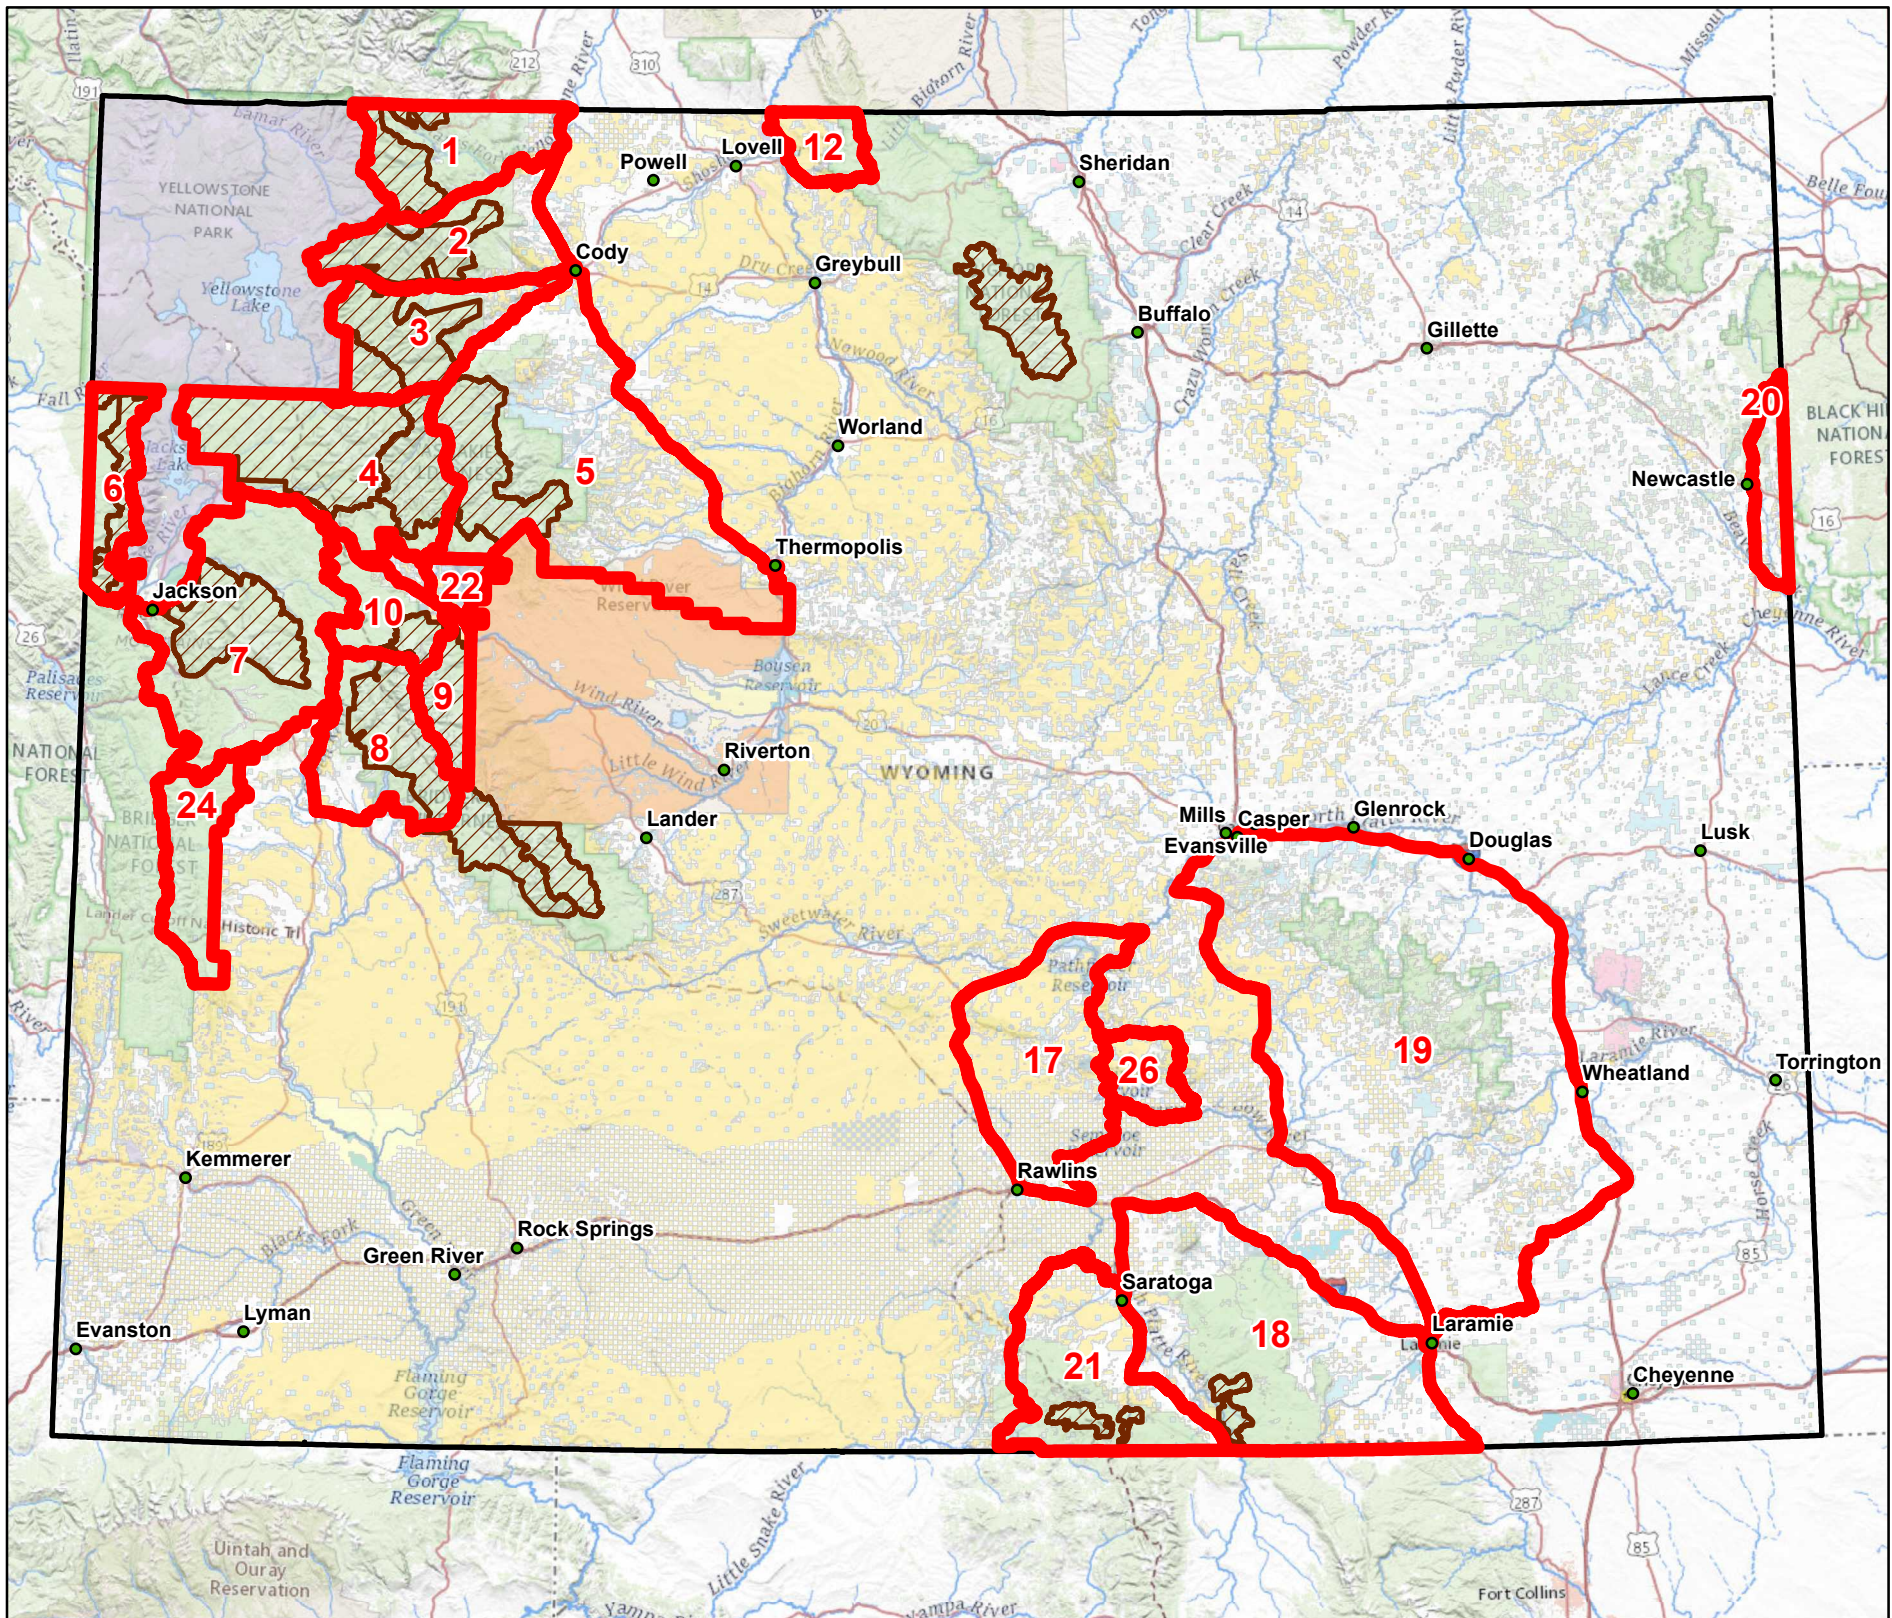

# Bighorn Sheep Hunt Areas 2023

-  Bighorn Sheep Hunt Area
-  Wilderness Area
-  State
-  BLM
-  BIA
-  Forest Service
-  Fish & Wildlife Service
-  National Park Service
-  DOD
-  Bureau of Reclamation
-  WY Game & Fish Dept.
-  Local Government
-  Other Federal
-  Private

Date: 5/1/2023

## Wyoming Game and Fish Department

\*\* Wilderness Areas require nonresidents to utilize a hunting guide.

\*\* This map is for visual use, assistance, and general location only, does not represent a survey, and is not to be used for legal conveyance. Area Boundaries are approximate and can change.